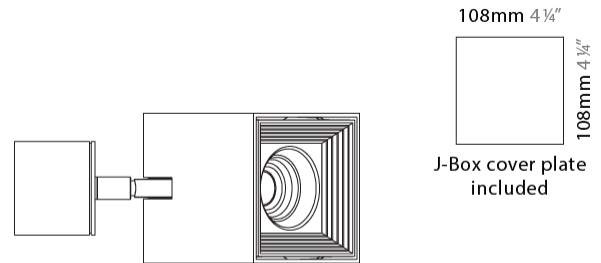

DAU SINGLE ADJUSTABLE SURFACE

D92188R9-

base number Finish
Options

1. To build a product code in our configurator select the specify button on the base model # product page
2. To build a manual product code on this datasheet choose from the options listed below in blue font and add the suffix to the base model #

GENERAL

Series: Dau
Subseries: Dau Single Adjustable
Brand: Milan
Division: Design
Mounting Type: Surface
Subcategory: Spots

PHYSICAL

Shape: Cube
Length (mm): 80
Length (in): 3 1/8
Width (mm): 80
Width (in): 3 1/8
Height (mm): 86
Height (in): 3 3/8
Max. Overall Height (mm): 164
Max. Overall Height (in): 6 7/16
Light Distribution: Adjustable / Direct
Fixture Finish: BAL / MWL / BSL
Fixture Material: Extruded Aluminum

ELECTRICAL

Lamp Type: LED
Input Wattage (W): 10
Total Output Wattage (W): 9.3
Dimming: Tri-Mode (Non-Dimming and Phase Dimming (120Vac only) and 0-10V Dimming)
Driver Included: No
Driver Location: Remote
Driver Type: Constant Current - 120 / 277Vac
Driver Class: Class 2
Input Voltage (V): 120 - 277
Constant Current (MA): 350

LED

Number of LEDs: 1
Color Temperature (°K): 3000
Max. Delivered Lumen (lm): 956
CRI: >90 CRI
Lamp Life (hrs): 50000

OPTICAL

Optic°: 50
Adjustability: Rotational 300°; Tilt 90°

RATINGS AND CERTIFICATIONS

Certified By: Certified for North American Standards
IP rating: IP20

PROJECT
TYPE
SPECIFIER
QUANTITY
DATE