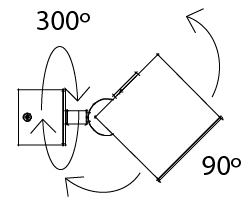

DAU SINGLE SURFACE

D92019-

base number   Finish
Options

PROJECT	_____
TYPE	_____
SPECIFIER	_____
QUANTITY	_____
DATE	_____

1. To build a product code in our configurator select the specify button on the base model # product page
2. To build a manual product code on this datasheet choose from the options listed below in blue font and add the suffix to the base model #

GENERAL

Series: Dau _____
Subseries: Dau Single _____
Brand: Milan _____
Division: Design _____
Mounting Type: Surface _____
Subcategory: Spots _____

PHYSICAL

Shape: Cube _____
Length (mm): 80 _____
Length (in): 3 1/8 _____
Width (mm): 83 _____
Width (in): 3 1/4 _____
Height (mm): 80 _____
Height (in): 3 1/8 _____
Max. Overall Height (mm): 160 _____
Max. Overall Height (in): 6 5/16 _____
Light Distribution: Adjustable / Direct _____
Weight (kg): 0.82 _____
Weight (lbs): 1.81 _____
[Fixture Finish: BAL / MWL / BSL](#) _____
Fixture Material: Extruded Aluminum _____

ELECTRICAL

Number of Lamps: 1 _____
Lamp Type: LED Retrofit _____
Lamp Shape: MR16 _____
Bulb Included: Bulb Not Included _____
Max. Wattage Per Lamp (W): 4 _____
Lamp Base: GU10 _____
Input Voltage (V): 120 _____

LED

OPTICAL

RATINGS AND CERTIFICATIONS

Certified By: Certified for North American Standards _____
IP rating: IP20 _____