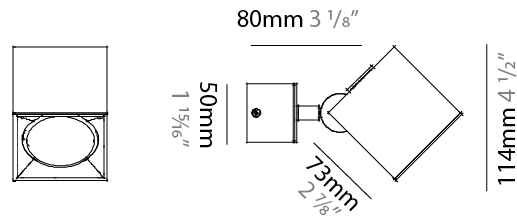

DAU SINGLE SURFACE

D92019-

base number   Finish
Options

PROJECT	_____
TYPE	_____
SPECIFIER	_____
QUANTITY	_____
DATE	_____

1. To build a product code in our configurator select the specify button on the base model # product page
2. To build a manual product code on this datasheet choose from the options listed below in blue font and add the suffix to the base model #

GENERAL

Series: Dau _____
Subseries: Dau Single _____
Brand: Milan _____
Division: Design _____
Mounting Type: Surface _____
Subcategory: Spots _____

PHYSICAL

Shape: Cube _____
Length (mm): 80 _____
Length (in): 3 1/8 _____
Width (mm): 83 _____
Width (in): 3 1/4 _____
Height (mm): 80 _____
Height (in): 3 1/8 _____
Max. Overall Height (mm): 160 _____
Max. Overall Height (in): 6 5/16 _____
Light Distribution: Adjustable / Direct _____
Weight (kg): 0.82 _____
Weight (lbs): 1.81 _____
[Fixture Finish: BAL / MWL / BSL](#) _____
Fixture Material: Extruded Aluminum _____

ELECTRICAL

Number of Lamps: 1 _____
Lamp Type: LED Retrofit _____
Lamp Shape: MR16 _____
Bulb Included: Bulb Not Included _____
Max. Wattage Per Lamp (W): 4 _____
Lamp Base: GU10 _____
Input Voltage (V): 120 _____

LED

OPTICAL

RATINGS AND CERTIFICATIONS

Certified By: Certified for North American Standards _____
IP rating: IP20 _____