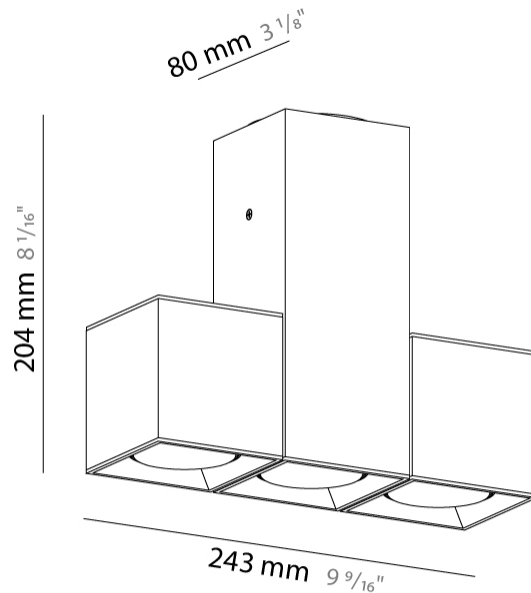

PROJECT
TYPE
SPECIFIER
QUANTITY
DATE

DAU 3 LIGHT LINEAR SURFACE

D92030-

base number   Finish
Options

1. To build a product code in our configurator select the specify button on the base model # product page
2. To build a manual product code on this datasheet choose from the options listed below in blue font and add the suffix to the base model #

GENERAL

Series: Dau
Subseries: Dau 3 light Linear
Brand: Milan
Division: Design
Mounting Type: Surface
Mounting Location: Ceiling
Subcategory: Downlight

PHYSICAL

Shape: Abstract
Length (mm): 243
Length (in): 9 1/2
Width (mm): 80
Width (in): 3 1/8
Height (mm): 204
Height (in): 8
Light Distribution: Adjustable / Direct
Weight (kg): 1.63
Weight (lbs): 3.59
Fixture Finish: [BAL](#) / [MWL](#) / [BSL](#)
Fixture Material: Extruded Aluminum

ELECTRICAL

Number of Lamps: 3
Lamp Type: LED Retrofit
Lamp Shape: MR16
Bulb Included: Bulb Not Included
Max. Wattage Per Lamp (W): 4
Lamp Base: GU10
Input Voltage (V): 120

LED

OPTICAL

Adjustability: Rotational; Tilt 300°

RATINGS AND CERTIFICATIONS

Certified By: Certified for North American Standards
IP rating: IP20