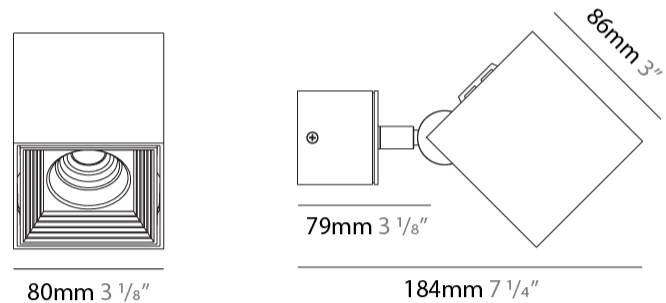

DAU SINGLE ADJUSTABLE SURFACE

D92188R9-

base number Finish
Options

1. To build a product code in our configurator select the specify button on the base model # product page
2. To build a manual product code on this datasheet choose from the options listed below in blue font and add the suffix to the base model #

GENERAL

Series: Dau
Subseries: Dau Single Adjustable
Brand: Milan
Division: Design
Mounting Type: Surface
Subcategory: Spots

PHYSICAL

Shape: Cube
Length (mm): 80
Length (in): 3 1/8
Width (mm): 80
Width (in): 3 1/8
Height (mm): 86
Height (in): 3 3/8
Max. Overall Height (mm): 164
Max. Overall Height (in): 6 7/16
Light Distribution: Adjustable / Direct
Fixture Finish: BAL / MWL / BSL
Fixture Material: Extruded Aluminum

ELECTRICAL

Lamp Type: LED
Input Wattage (W): 10
Total Output Wattage (W): 9.3
Dimming: Tri-Mode (Non-Dimming and Phase Dimming (120Vac only) and 0-10V Dimming)
Driver Included: No
Driver Location: Remote
Driver Type: Constant Current - 120 / 277Vac
Driver Class: Class 2
Input Voltage (V): 120 - 277
Constant Current (MA): 350

LED

Number of LEDs: 1
Color Temperature (°K): 3000
Max. Delivered Lumen (lm): 956
CRI: >90 CRI
Lamp Life (hrs): 50000

OPTICAL

Optic°: 50
Adjustability: Rotational 300°; Tilt 90°

RATINGS AND CERTIFICATIONS

Certified By: Certified for North American Standards
IP rating: IP20

PROJECT
TYPE
SPECIFIER
QUANTITY
DATE