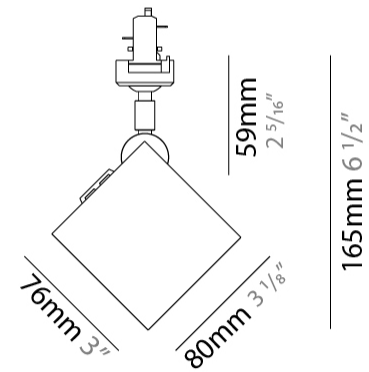

PROJECT	_____
TYPE	_____
SPECIFIER	_____
QUANTITY	_____
DATE	_____

DAU SINGLE TRACK

D96048R9-

base number Finish
Options

1. To build a product code in our configurator select the specify button on the base model # product page
2. To build a manual product code on this datasheet choose from the options listed below in blue font and add the suffix to the base model #

GENERAL

Series: Dau
Subseries: Dau Single
Brand: Milan
Division: Design
Mounting Type: Track
Mounting Location: Ceiling
Subcategory: Spots

PHYSICAL

Shape: Cube
Width (mm): 80
Width (in): 3 1/8
Height (mm): 165
Height (in): 6 1/2
Light Distribution: Adjustable / Direct
Fixture Finish: BAL / MWL / BSL
Fixture Material: Extruded Aluminum

ELECTRICAL

Number of Lamps: 1
Lamp Type: LED
Total Output Wattage (W): 9.3
Dimming: Phase Dimming (120Vac Only)
Input Voltage (V): 120

LED

Number of LEDs: 1
Color Temperature (°K): 3000
Max. Delivered Lumen (lm): 956
CRI: >90 CRI
Lamp Life (hrs): 50000

OPTICAL

RATINGS AND CERTIFICATIONS

Certified By: Certified for North American Standards
IP rating: IP20

80mm 3 1/8"