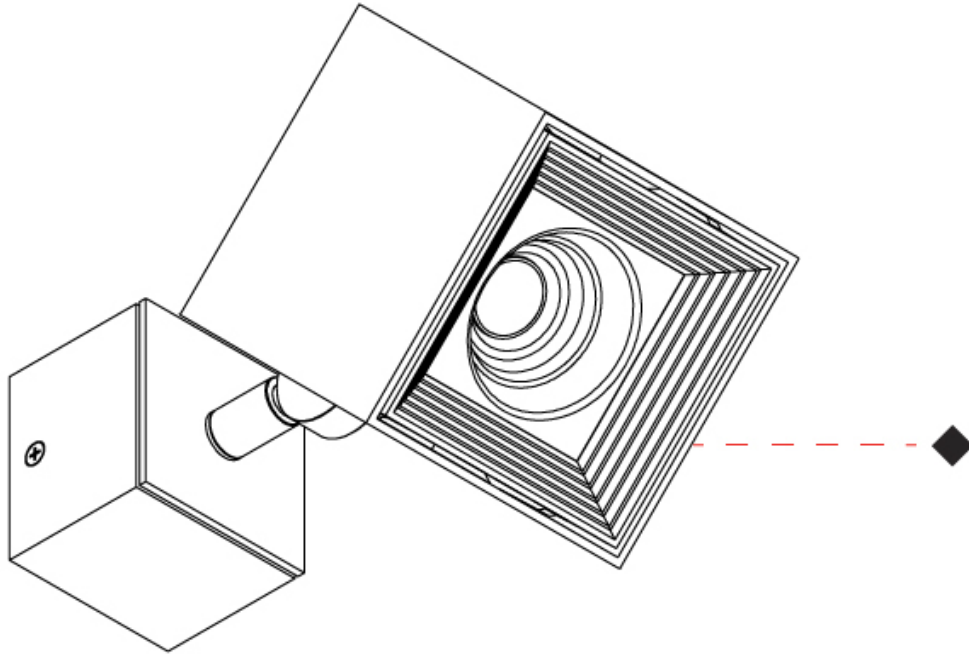

DAU SINGLE ADJUSTABLE SURFACE

D92188R9-

PROJECT _____

TYPE _____

SPECIFIER _____

QUANTITY _____

DATE _____

D